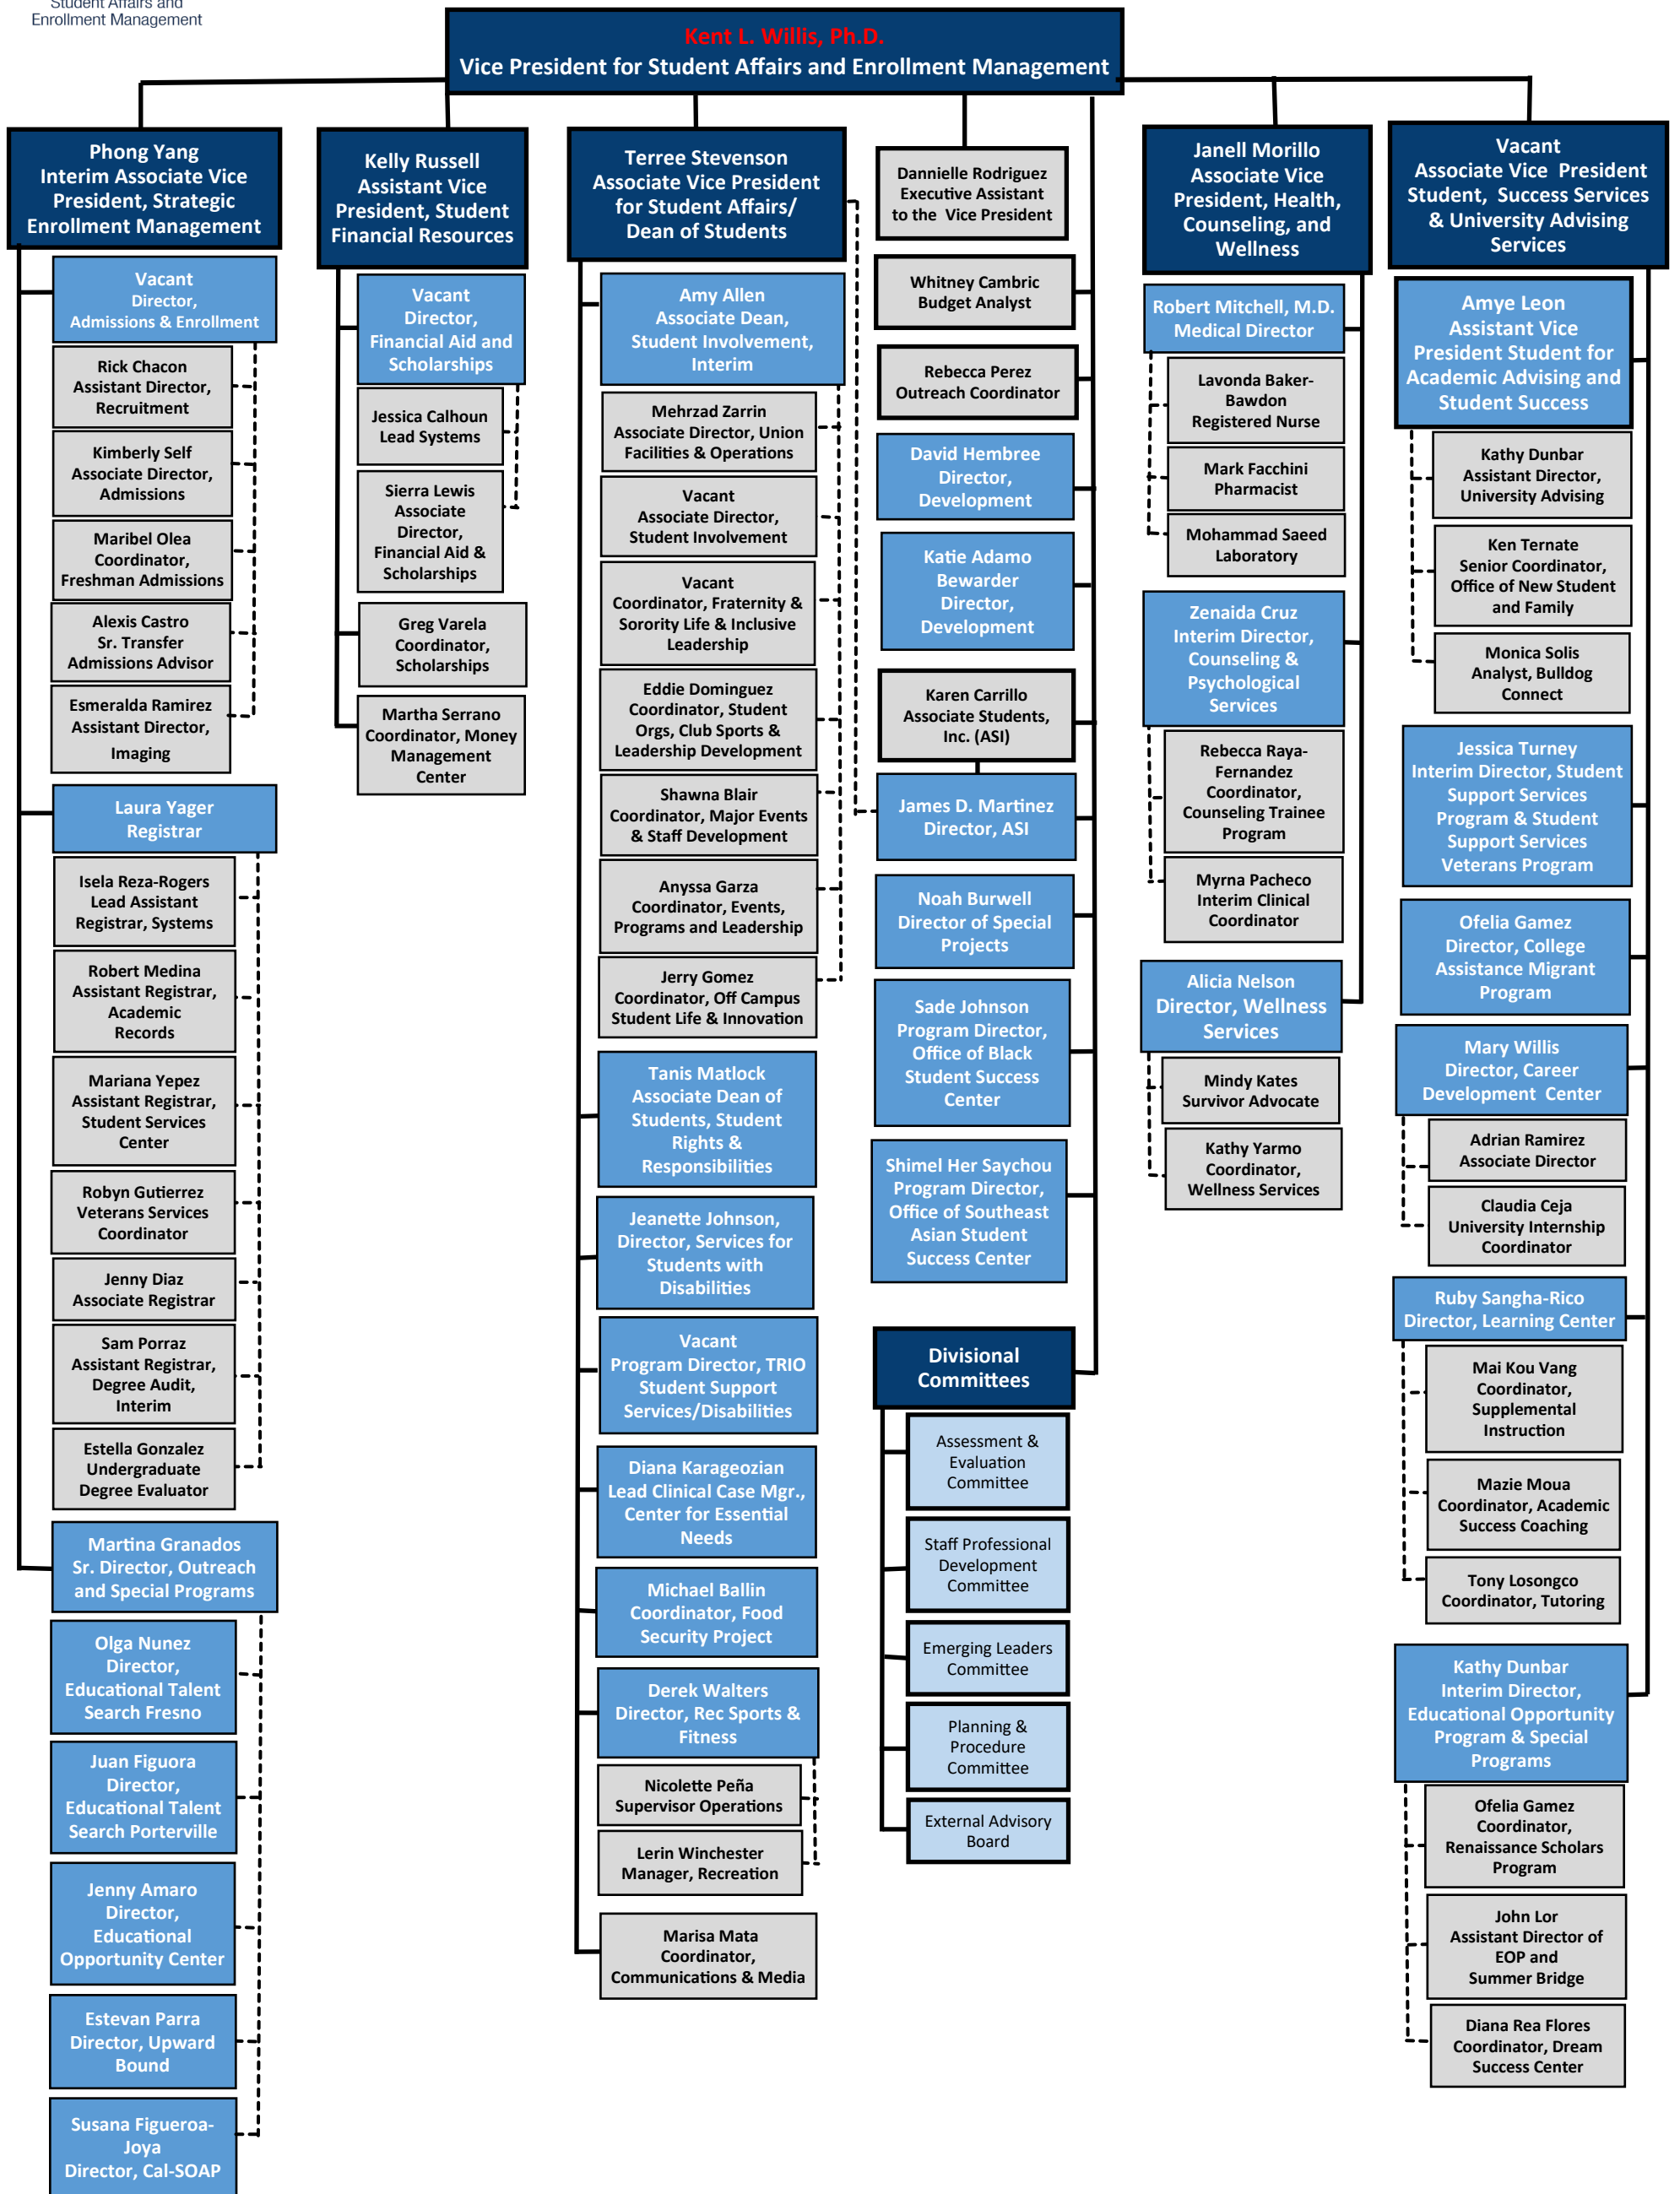

Divisional Organizational Chart

<https://studentaffairs.fresnostate.edu/>